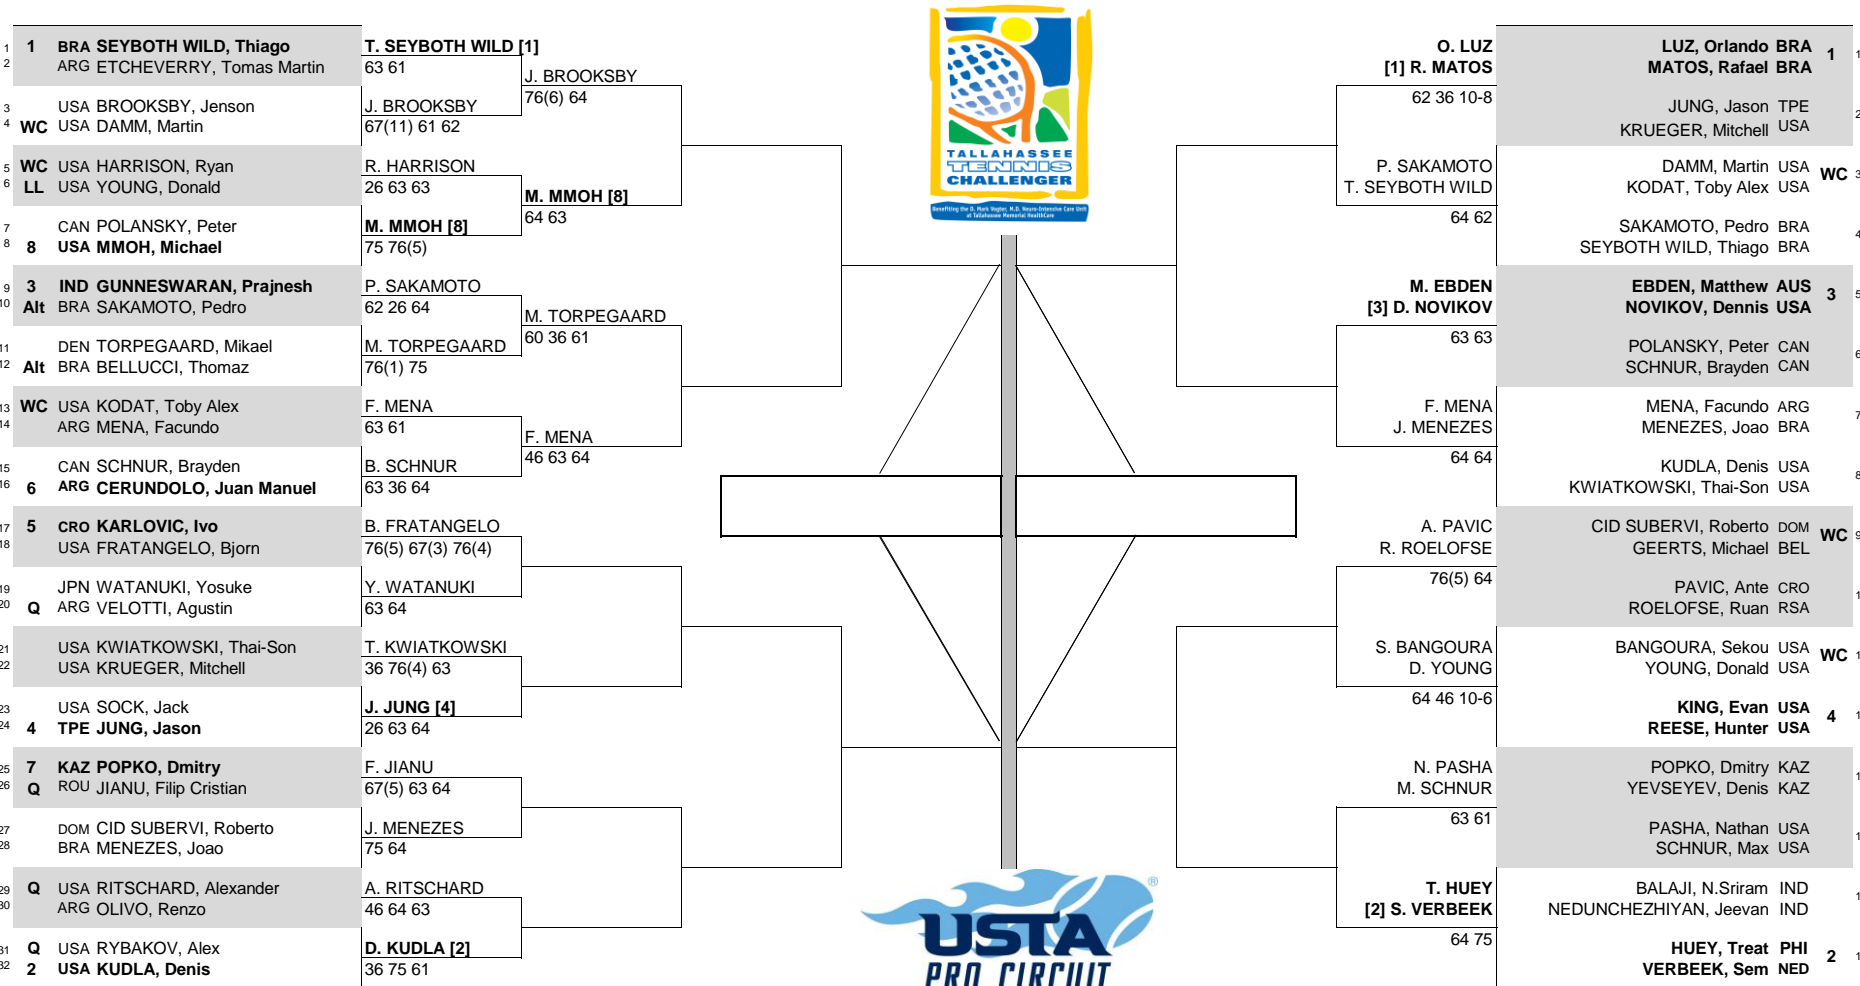

# TALLAHASSEE TENNIS CHALLENGER

<b>CITY, COUNTRY</b> Tallahassee, FL, USA		<b>TOURNAMENT DATES</b> 19 - 25 April 2021		<b>SURFACE</b> Green Clay, Har-Tru		<b>CATEGORY</b> Challenger 80		<b>PRIZE MONEY</b> \$52,080	
STATUS	NAT	MAIN DRAW SINGLES				MAIN DRAW DOUBLES			

ATP, Inc. © Copyright 2019

SEEDING PLAYERS		RANK	PRIZE MONEY	POINTS	ALTERNATES / LUCKY LOSERS	WITHDRAWALS	SEEDING TEAMS		RANK	PRIZE MONEY (PER TEAM)	POINTS	ALTERNATES	RETIREMENTS/W.O.
1	SEYBOTH WILD, Thiago	123	WINNER	\$7,200	80	T. Bellucci (Alt)	M. Ebden (Right leg strain)	1	LUZ, Orlando / MATOS, Rafael	230	WINNER	\$3,100	80
2	KUDLA, Denis	124	FINALIST	\$4,240	48	D. Young (LL)		2	HUEY, Treat / VERBEEK, Sem	243	FINALIST	\$1,800	48
3	GUNNESWARAN, Prajnesh	138	SEMI-FINALIST	\$2,510	29	P. Sakamoto (Alt)		3	EBDEN, Matthew / NOVIKOV, Dennis	253	SEMI-FINALIST	\$1,080	29
4	JUNG, Jason	151	QUARTER-FINALIST	\$1,460	15			4	KING, Evan / REESE, Hunter	270	QUARTER-FINALIST	\$640	15
5	KARLOVIC, Ivo	170	SECOND ROUND	\$860	7						FIRST ROUND	\$360	0
6	CERUNDOLO, Juan Manuel	174	FIRST ROUND	\$520	0								
7	POPKO, Dmitry	180											
8	MMOH, Michael	181											